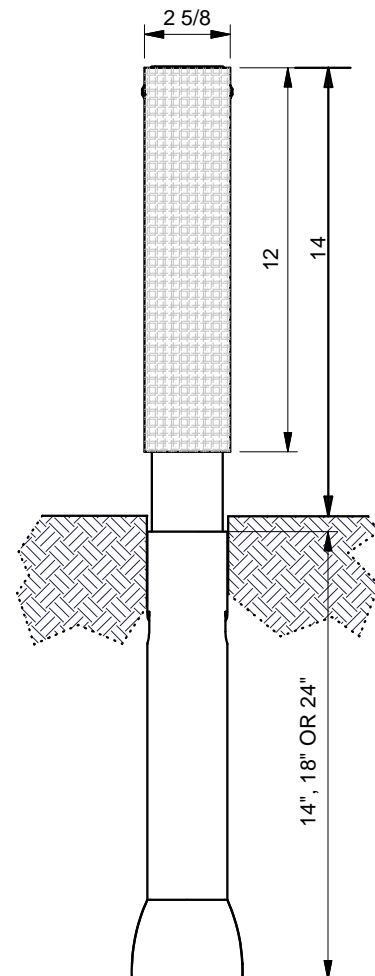

SAFE-HIT® L-853 AIRPORT MARKER, SOIL MOUNT

PART NUMBER: SH614GPR--WB-12

(taxiway marker, white post with blue reflective)

POST MATERIAL: POLYETHYLENE

RETRO-REFLECTIVE MATERIAL: MEETS ASTM D4956 TYPE IV

OPTIONS:

- POST COLOR:

WHITE, LIGHT GRAY, DARK GRAY

- RETRO-REFLECTIVE MATERIAL COLOR:

WHITE, BLUE, RED, GREEN

- MOUNTING ANCHOR:

14", 18" OR 24" GALVANIZED STEEL TUBE

- CAP:

STANDARD RECESSED OR CONE BIRD ANTI-PERCH

- CERTIFIED TO FAA ADVISORY CIRCULAR AC 150/5345-39D

SH624GPR--WB-14

(Taxiway, 24" White Post with Blue Reflective)

Also Available in 18", 24" & 30" Tall

1.888.323.6374

Safe-Hit.com | TrinityHighway.com