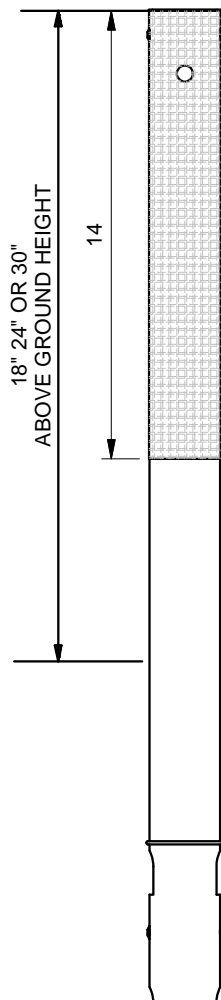

SAFE-HIT® L-853 AIRPORT MARKER, SOIL MOUNT

PART NUMBER: SH614GPR--WB-12

(taxiway marker, white post with blue reflective)

POST MATERIAL: POLYETHYLENE

RETRO-REFLECTIVE MATERIAL: MEETS ASTM D4956 TYPE IV

OPTIONS:

- POST COLOR:

WHITE, LIGHT GRAY, DARK GRAY

- RETRO-REFLECTIVE MATERIAL COLOR:

WHITE, BLUE, RED, GREEN

- MOUNTING ANCHOR:

14", 18" OR 24" GALVANIZED STEEL TUBE

- CAP:

STANDARD RECESSED OR CONE BIRD ANTI-PERCH

- CERTIFIED TO FAA ADVISORY CIRCULAR AC 150/5345-39D

SH624GPR--WB-14

(Taxiway, 24" White Post with Blue Reflective)

Also Available in 18", 24" & 30" Tall

1.888.323.6374

Safe-Hit.com | TrinityHighway.com