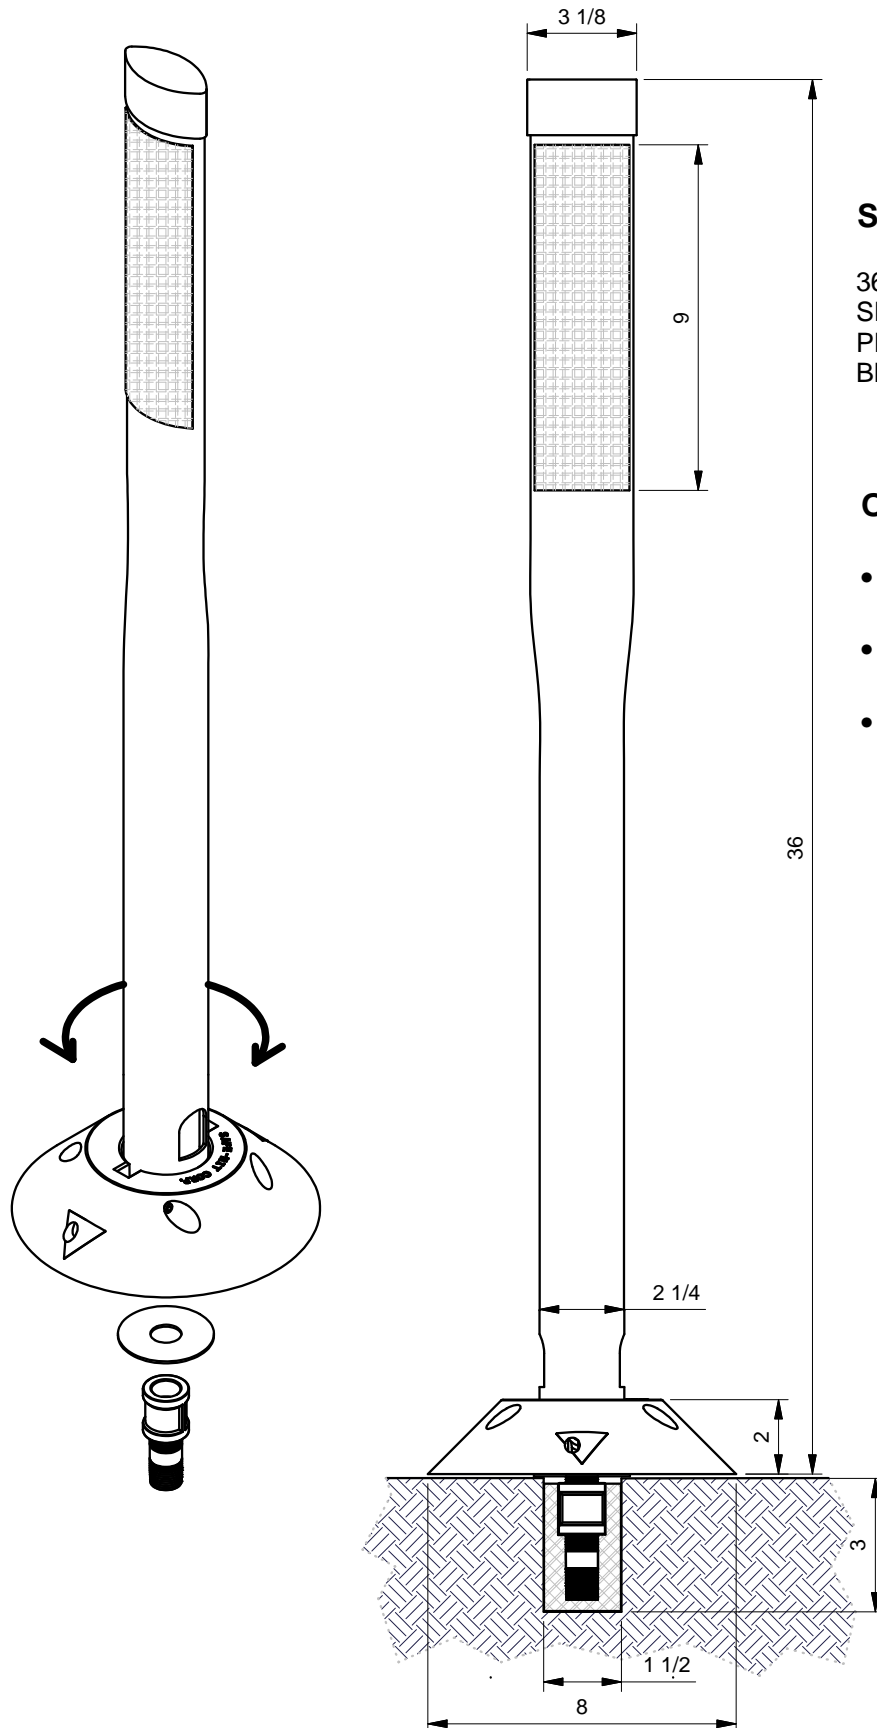

# SAFE-HIT® TYPE 1 FLEXIBLE DELINEATOR, TWISTER™ MOUNT

## SH136STR--WS

36" POST, WHITE WITH THREE 3" X 3" SILVER HIGH INTENSITY FLEXIBLE PRISMATIC REFLECTIVE PATCHES  
BLACK CAP AND TWISTER BASE.

# SAFE-HIT® TYPE 2 FLEXIBLE DELINEATOR, TWISTER™ MOUNT

## SH236STR--WS

36" POST, WHITE WITH ONE 3" X 9" SILVER HIGH INTENSITY FLEXIBLE PRISMATIC REFLECTIVE STRIP, BLACK CAP AND TWISTER BASE.