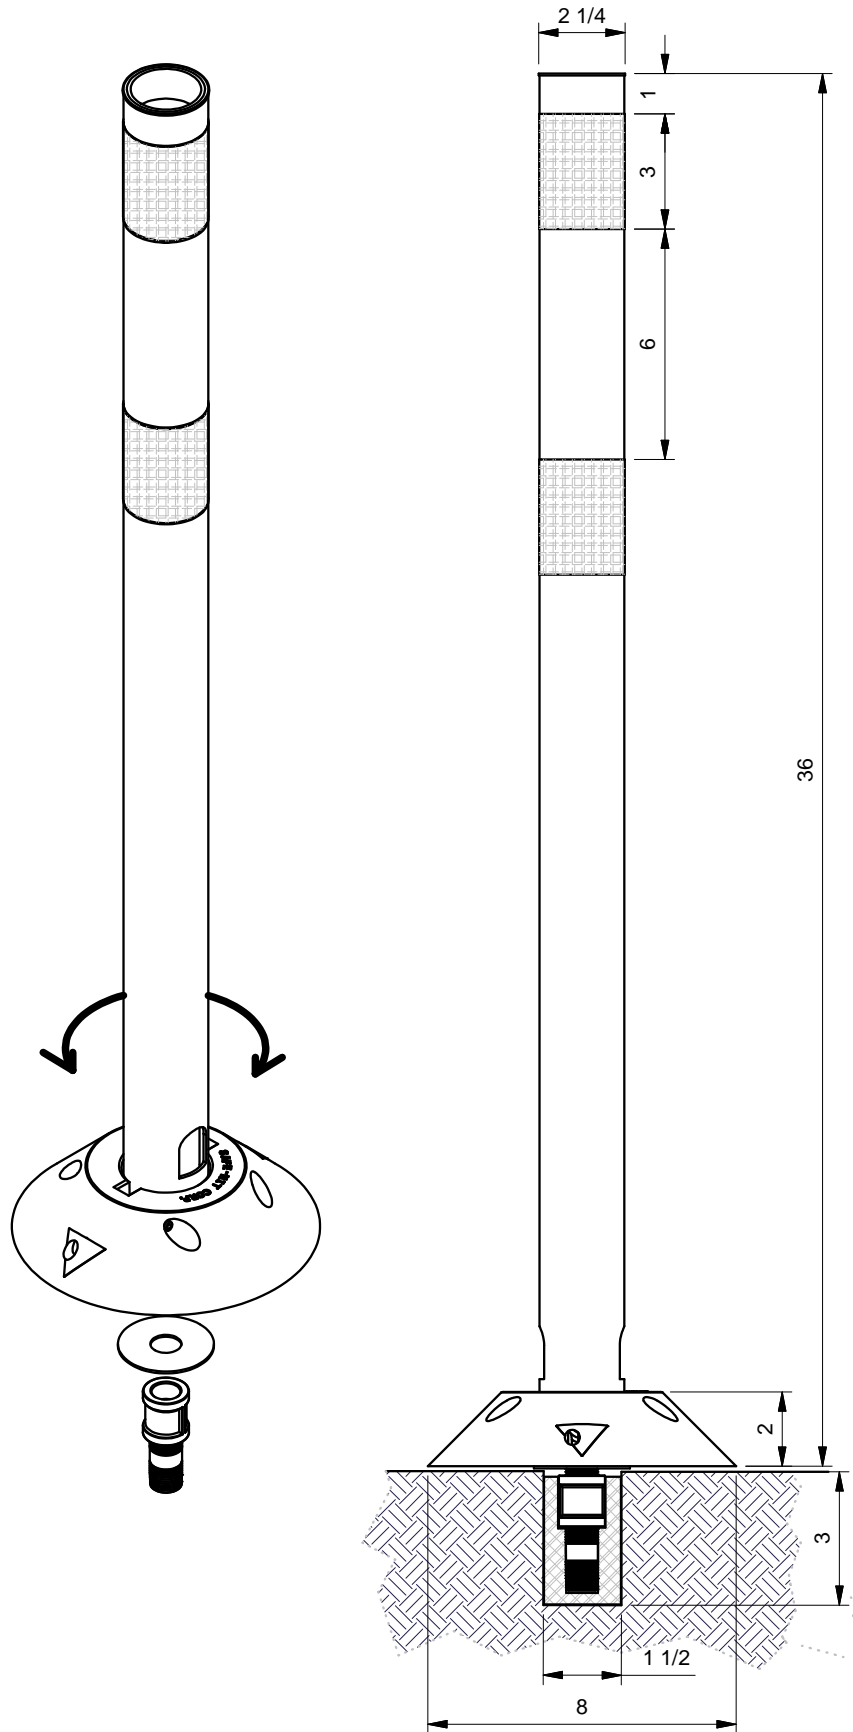

SAFE-HIT® TYPE 5 FLEXIBLE DELINEATOR, TWISTER™ MOUNT

SH536STR--WS

36" POST, WHITE WITH TWO 3" WIDE SILVER HIGH INTENSITY FLEXIBLE PRISMATIC REFLECTIVE BANDS, TWISTER BASE.

OPTIONS:

- REFLECTIVE COLOR/TYPE
- POST HEIGHT
- POST COLOR

1.888.323.6374

Safe-Hit.com | TrinityHighway.com

SH536STR--WS rev 04/06/17

COPYRIGHT © 2017 TRINITY HIGHWAY. ALL RIGHTS RESERVED