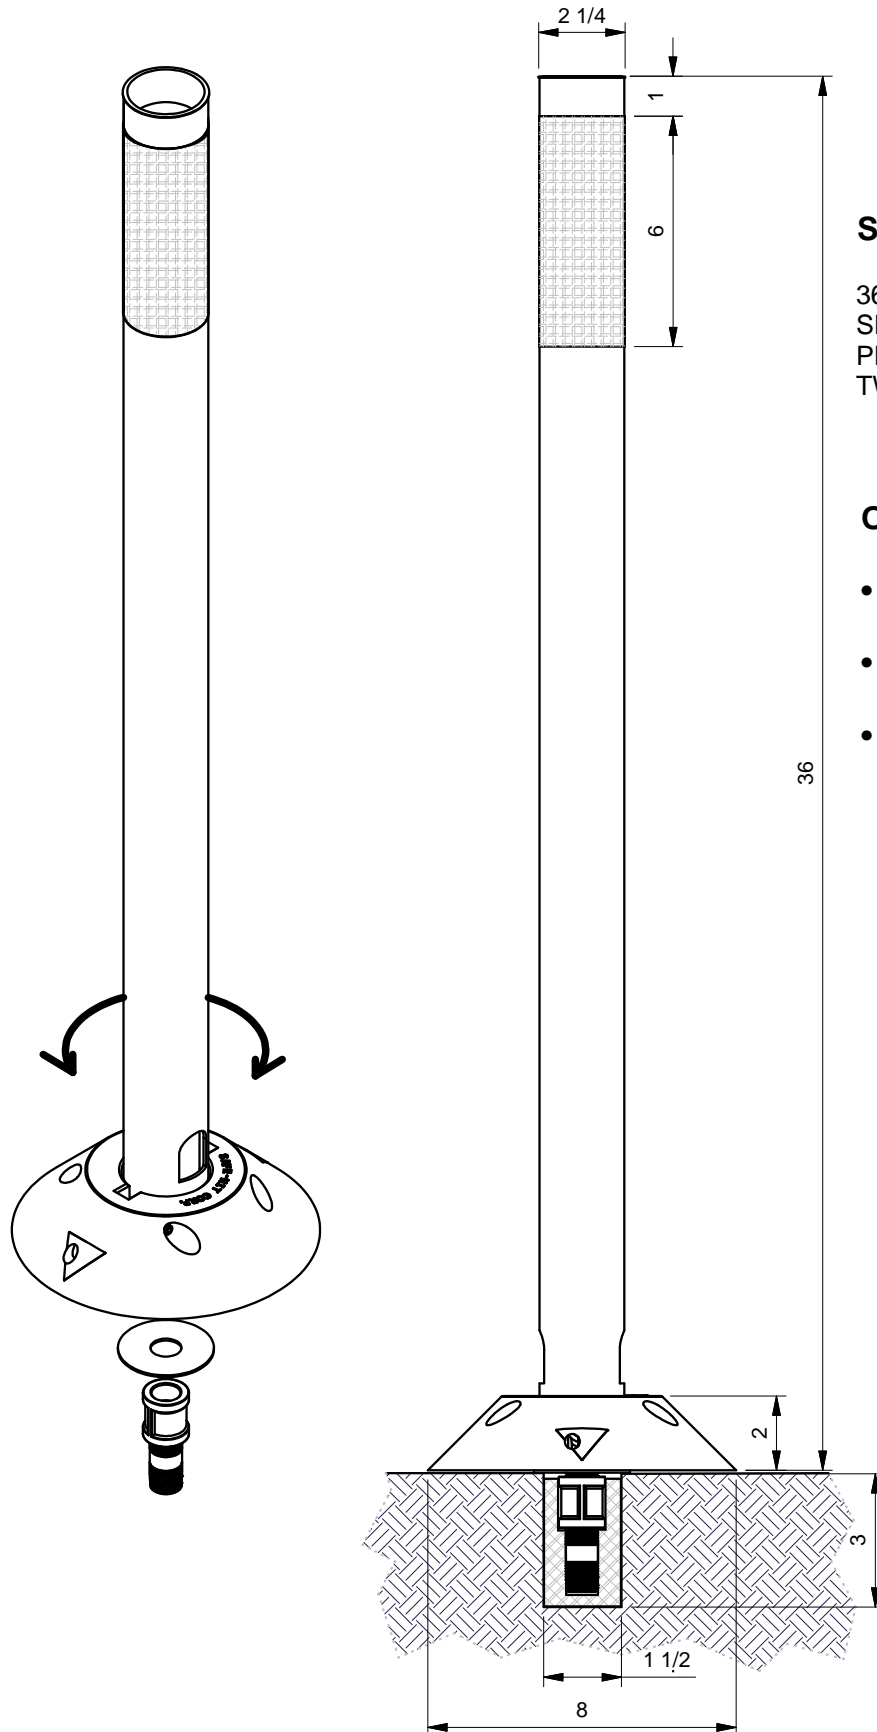

## SH136STR--WS

36" POST, WHITE WITH THREE 3" X 3" SILVER HIGH INTENSITY FLEXIBLE PRISMATIC REFLECTIVE PATCHES  
BLACK CAP AND TWISTER BASE.

## SH236STR--WS

36" POST, WHITE WITH ONE 3" X 9" SILVER HIGH INTENSITY FLEXIBLE PRISMATIC REFLECTIVE STRIP, BLACK CAP AND TWISTER BASE.

## SH336STR--WS

36" POST, WHITE WITH ONE 6" WIDE SILVER HIGH INTENSITY FLEXIBLE PRISMATIC REFLECTIVE BAND, TWISTER BASE.