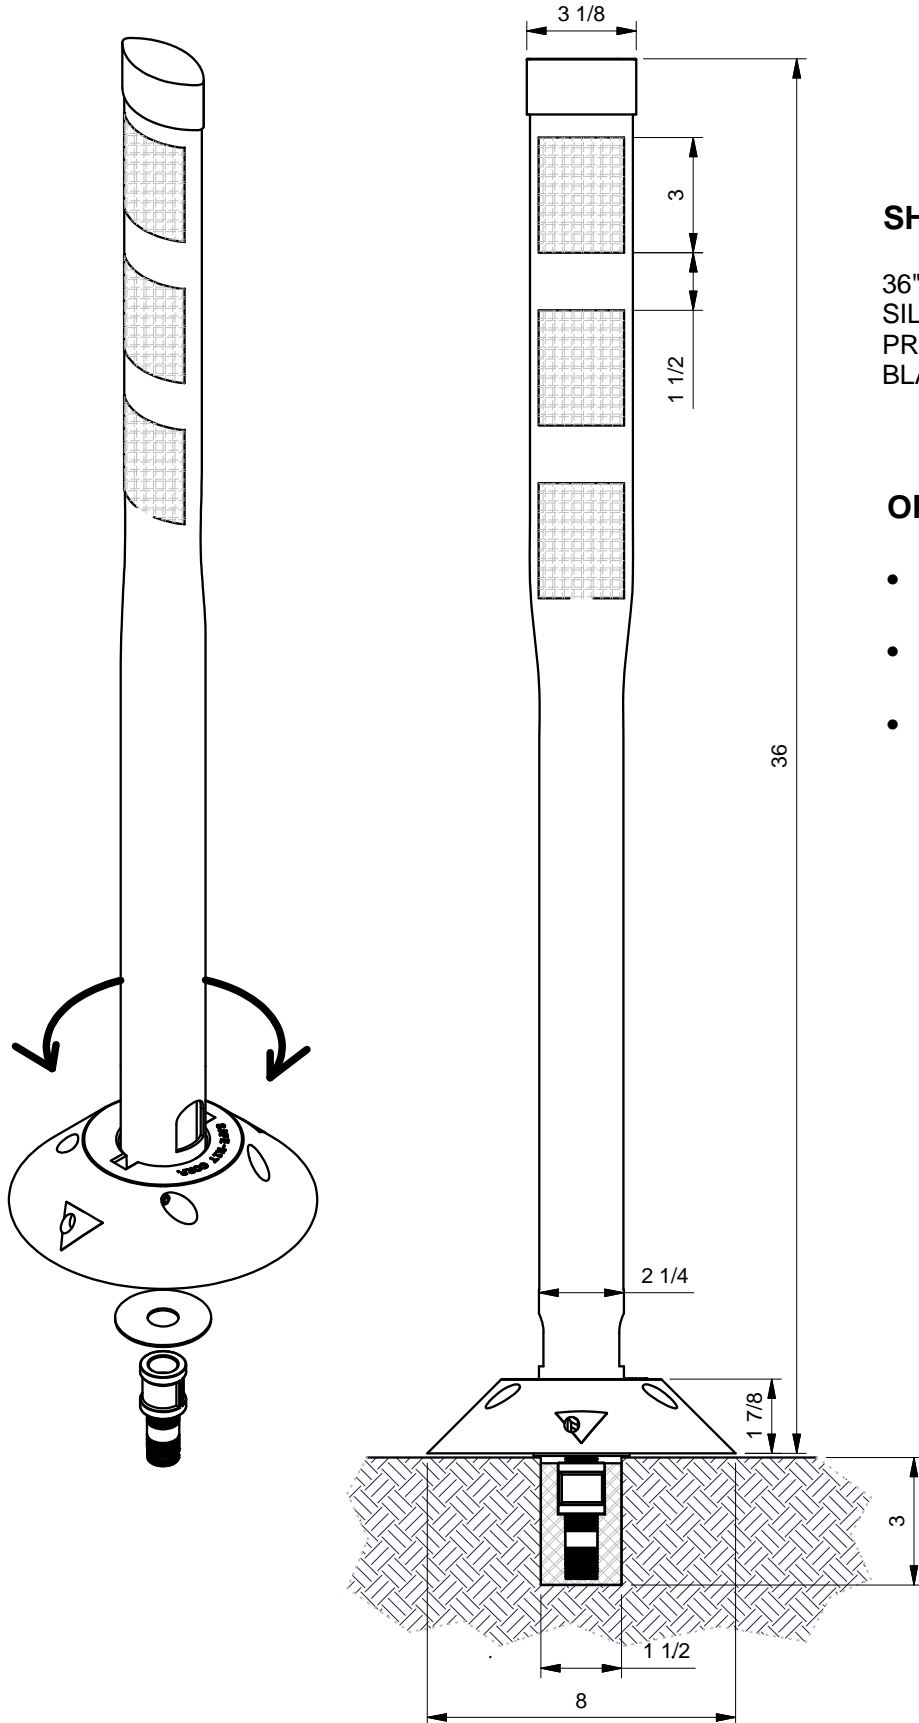

# SAFE-HIT® TYPE 1 FLEXIBLE DELINEATOR, TWISTER™ MOUNT

## SH136STR--WS

36" POST, WHITE WITH THREE 3" X 3" SILVER HIGH INTENSITY FLEXIBLE PRISMATIC REFLECTIVE PATCHES  
BLACK CAP AND TWISTER BASE.

## SH236STR--WS

36" POST, WHITE WITH ONE 3" X 9" SILVER HIGH INTENSITY FLEXIBLE PRISMATIC REFLECTIVE STRIP, BLACK CAP AND TWISTER BASE.

## SH336STR--WS

36" POST, WHITE WITH ONE 6" WIDE SILVER HIGH INTENSITY FLEXIBLE PRISMATIC REFLECTIVE BAND, TWISTER BASE.