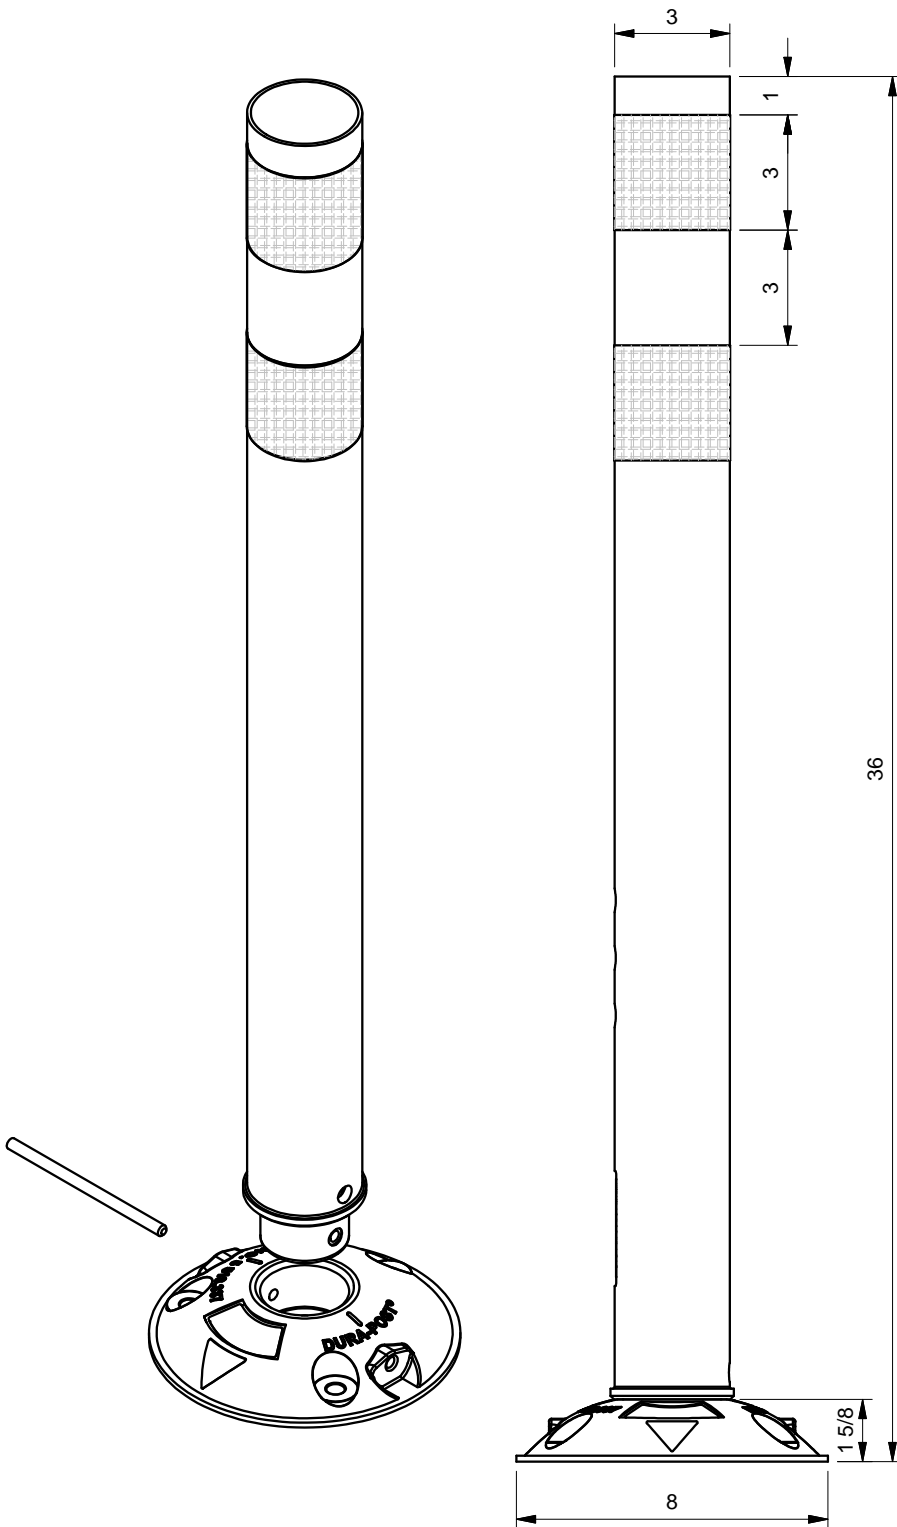

DURA-POST® HIGH-PERFORMANCE FLEXIBLE DELINEATOR, SURFACE MOUNT

SHL36SMRE1WS-03

36" WHITE POST WITH TWO 3" WIDE SILVER HIGH INTENSITY FLEXIBLE PRISMATIC REFLECTIVE BANDS.

SURFACE MOUNT BASE.

OPTIONS:

- REFLECTIVE COLOR/TYPE
- REFLECTIVE BANDS OR STRIPS
- POST COLOR